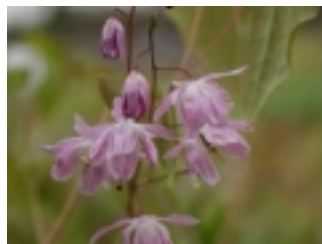

[Epimedium grandiflorum
'Shiho'](#)