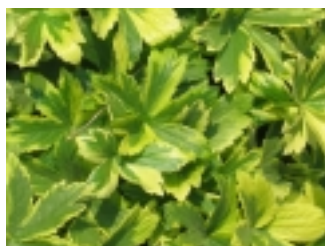

[Astrantia major
'Sunningdale Variegated'](#)