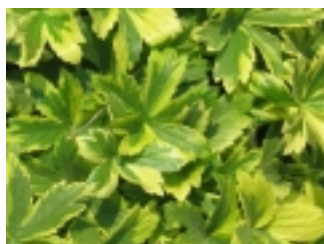

[Astrantia major
'Sunningdale Variegated'](#)